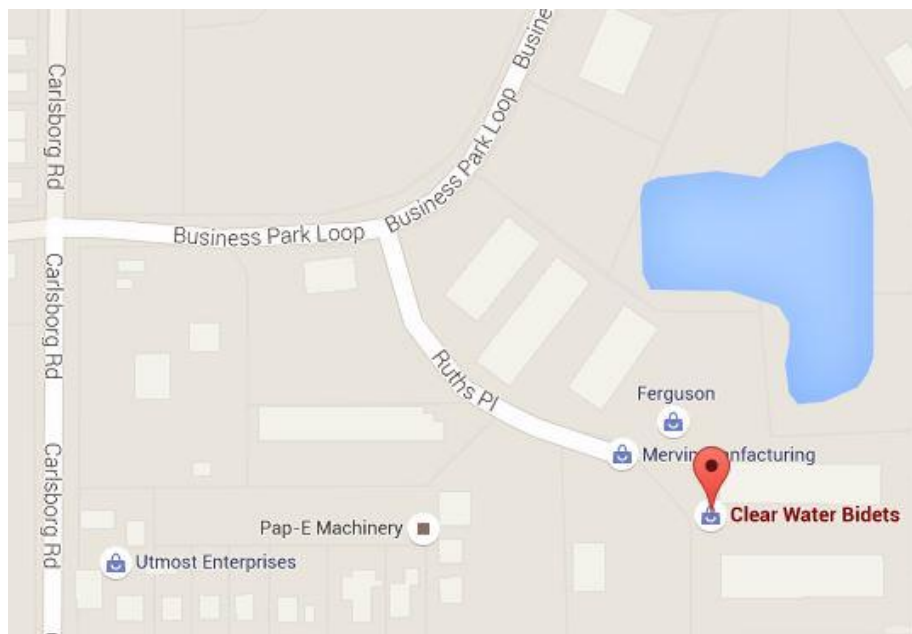

## DIRECTIONS TO OUR SHOWROOM

### From Port Townsend:

- Take Highway 101 West towards Port Angeles
- Turn **RIGHT** on Carlsborg Road  
(Just past Sunny Farms Grocery and at the Shell Station)
- Go **0.6 Miles** (watch the school zone speed limit when the sign is flashing)
- Turn **RIGHT** on Business Park Loop (at Gabby's Java)
- Turn **RIGHT** at the first street (Ruths Place)
- Go to the **END** of Ruths Place.
- You'll see the American Red Cross signs on our building.
- Drive around the **RIGHT** side of Building #151, we're in **Suite 4**

### From Port Angeles:

- Take Highway 101 East towards Port Townsend
- Turn **LEFT** on Carlsborg Road  
(There is a Chevron station on the right and a Shell station on the left)
- Go **0.6 Miles** (watch the school zone speed limit when the sign is flashing)
- Turn **RIGHT** on Business Park Loop (at Gabby's Java)
- Turn **RIGHT** at the first street (Ruths Place)
- Go to the **END** of Ruths Place.
- You'll see the American Red Cross signs on our building.
- Drive around the **RIGHT** side of Building #151, we're in **Suite 4**