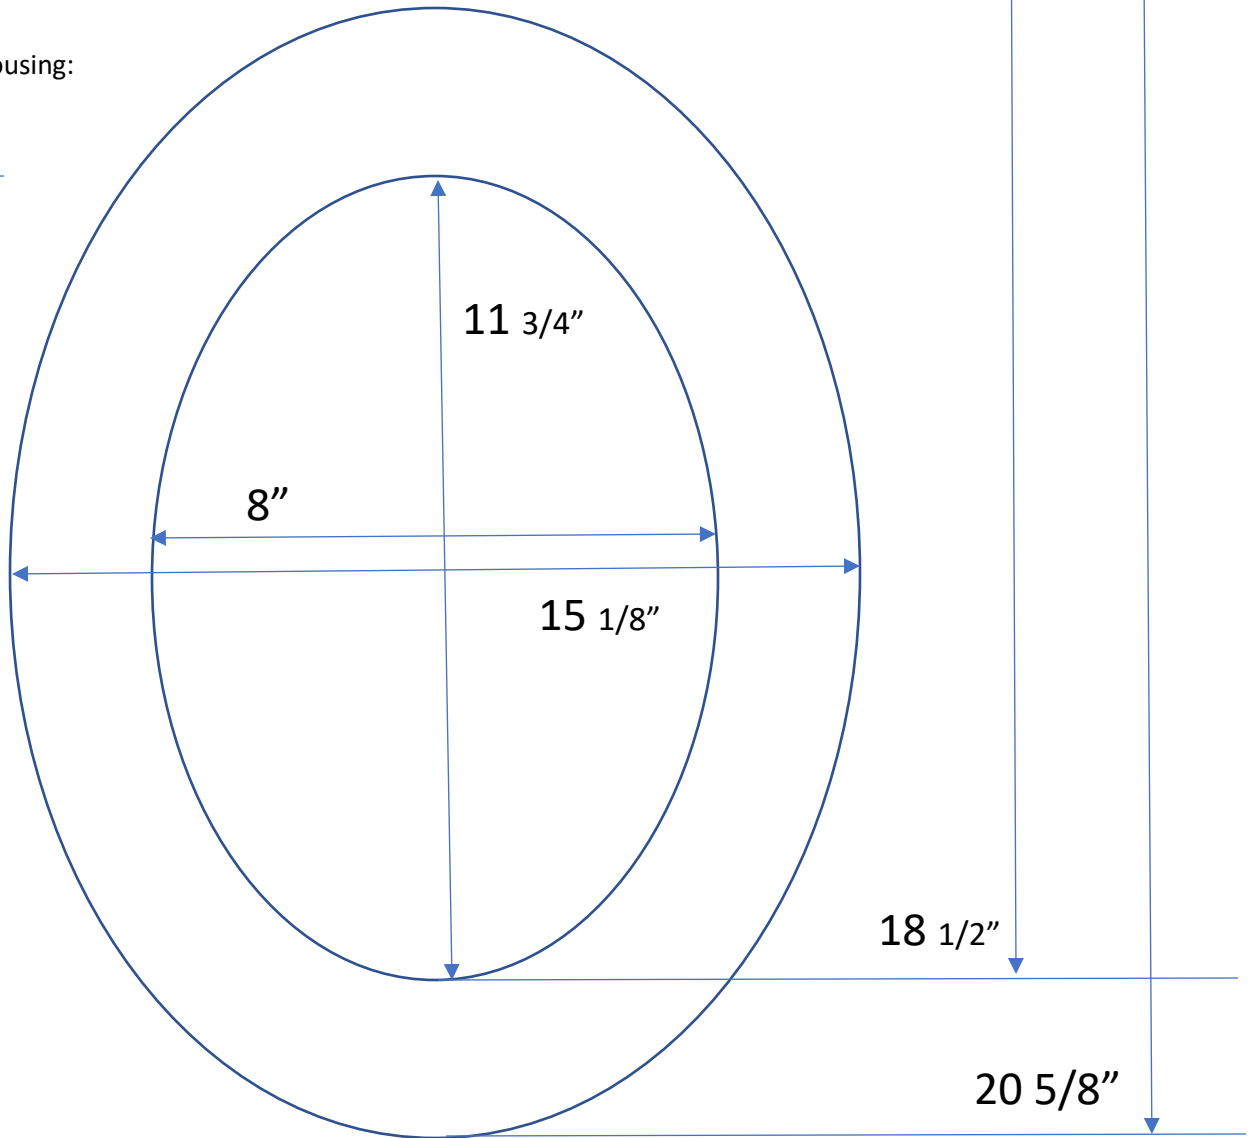

Height of Bidet Housing:

5 3/4 "

Bidet Seat Model Number

CLEAN SENSE DIB-1500R-EW
ELONGATED