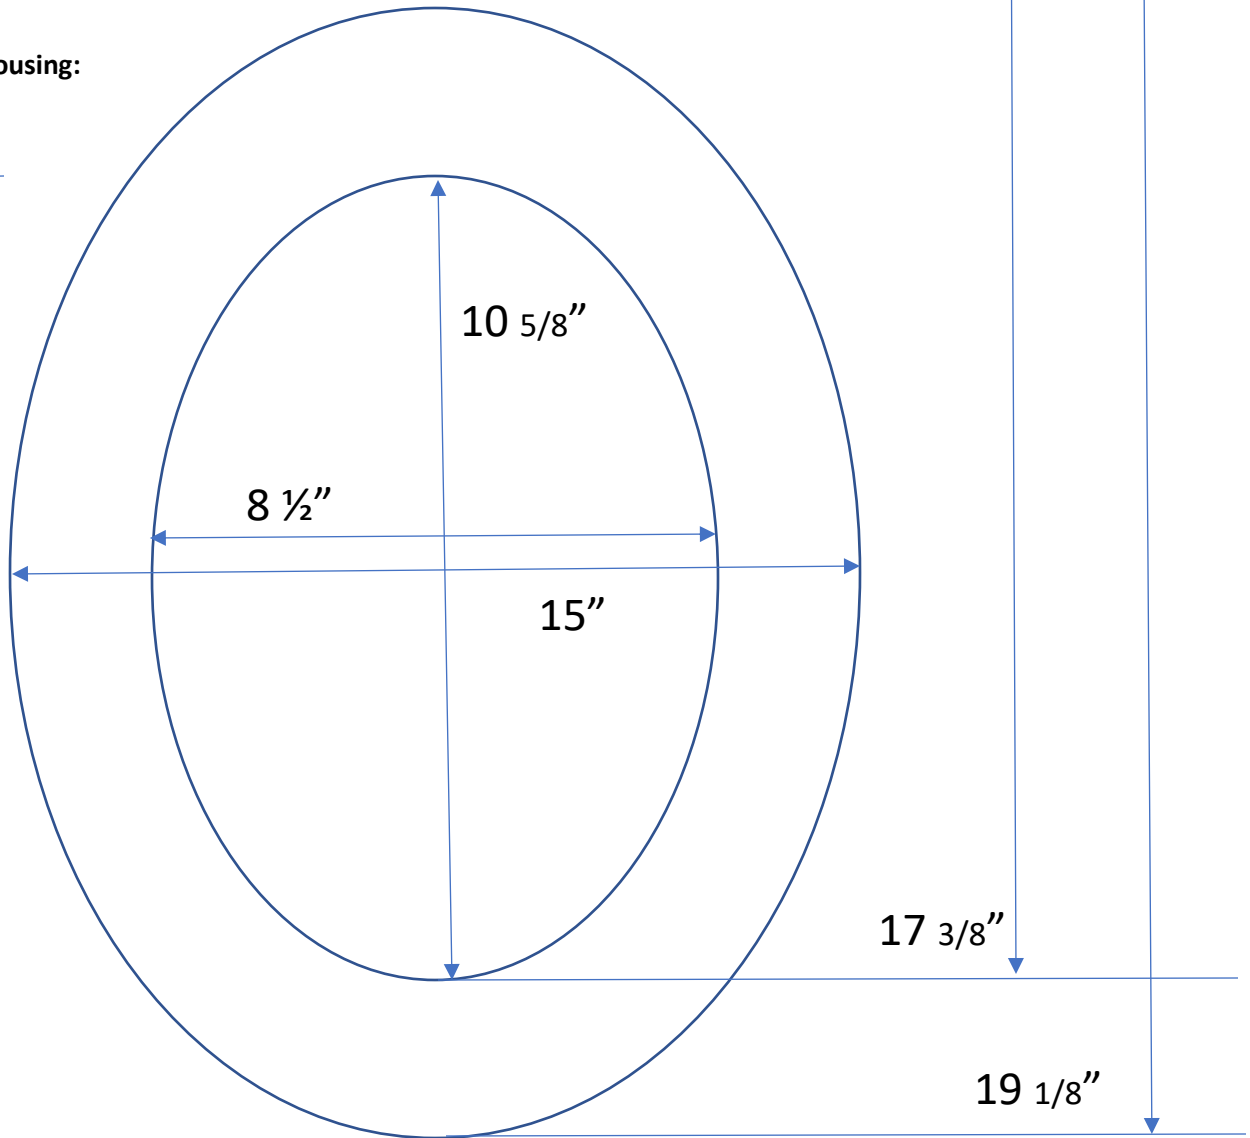

Height of Bidet Housing:

5 3/4"

Bidet Seat Model Number

Clean Sense DIB-1500R-RW  
Round