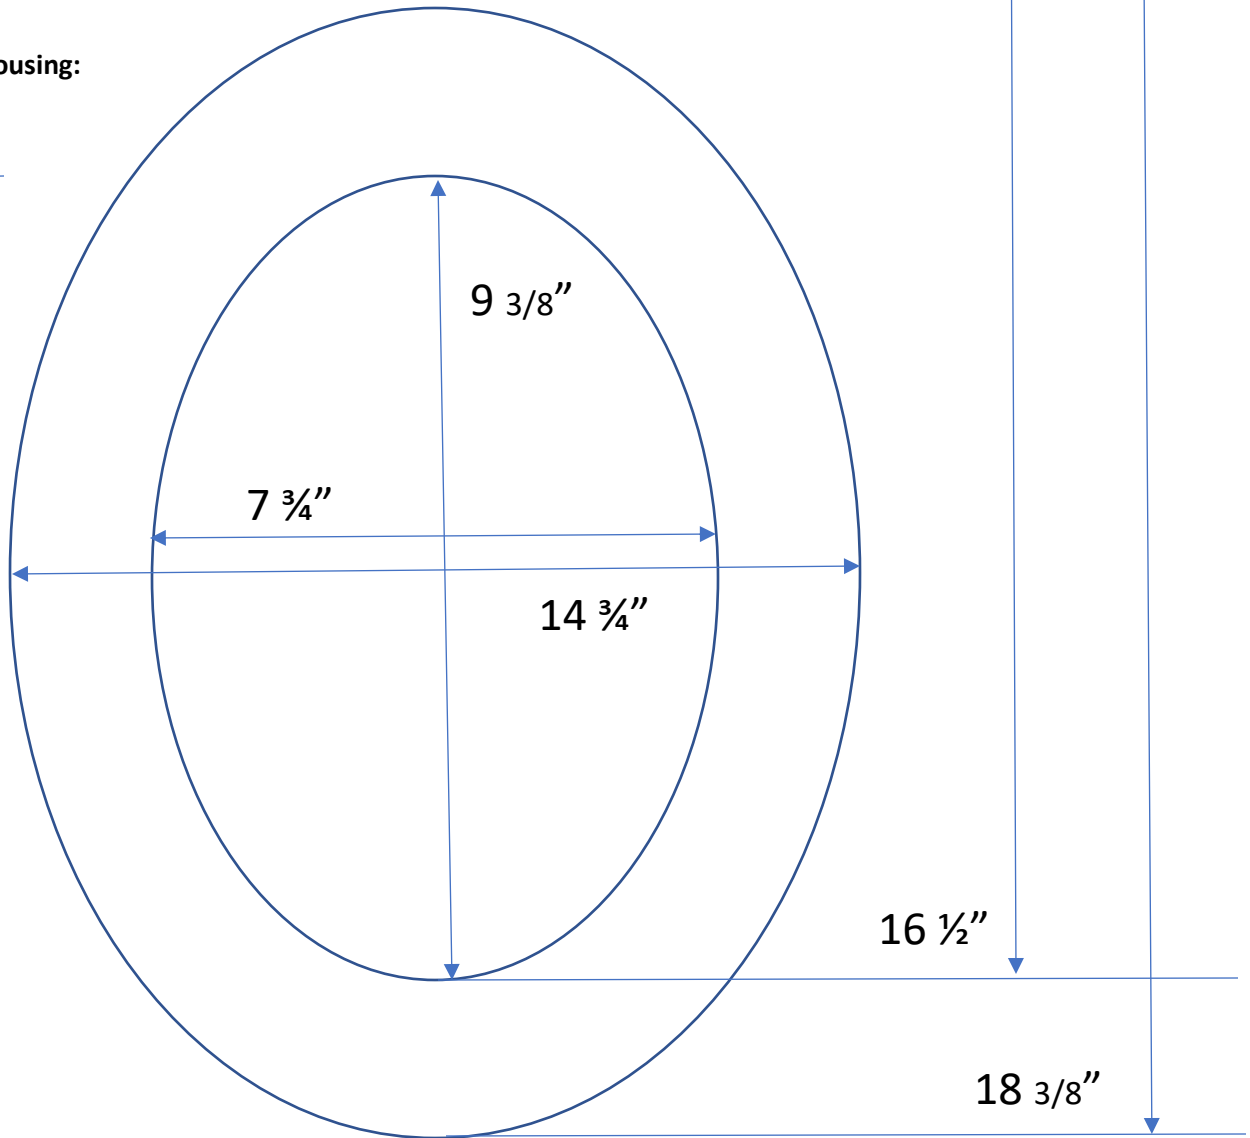

Height of Bidet Housing:

5 3/4"

Bidet Seat Model Number

Clean Sense dib-1500R-SW
Child size (small)